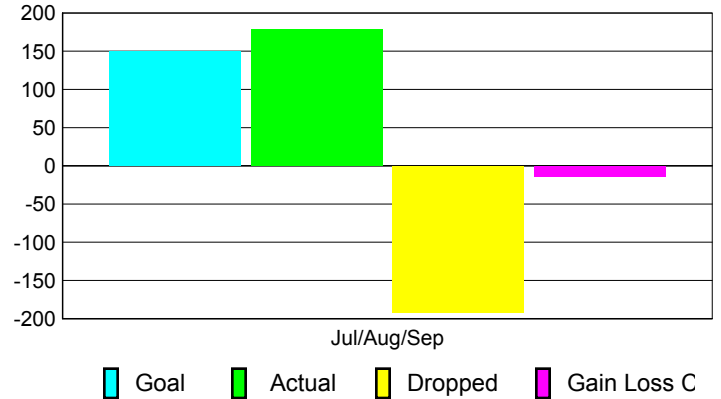

### YTD Status Quo Clubs 2010-2011

Status Quo Clubs Compared to Status Quo Members

## MEMBERSHIP

Membership Results  
2010-2011

Membership  
2009-2010

Month	Net Memb Goal	Actual New Memb	Actual Dropped Memb	Gain/Loss of Memb	Gain/Loss of Memb
Jul/Aug/Sep	150	178	-192	-14	-14
<b>Totals</b>	<b>150</b>	<b>178</b>	<b>-192</b>	<b>-14</b>	<b>-14</b>

### Membership Results 2010-2011

Goal, New, Dropped, Gain/Loss

### Comparison of Membership Gain/Loss

Current Year Compared to the Previous Year