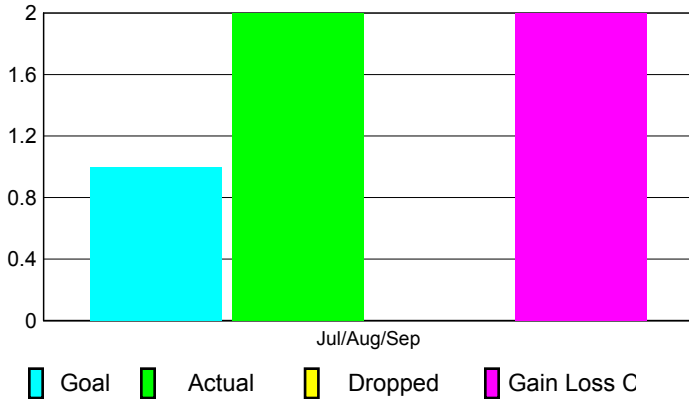

## CLUBS

Club Results  
2010-2011

Clubs  
2009-2010

Month	New Club Goal	Actual New Clubs	Actual Dropped Clubs	Gain/Loss of Clubs	Gain/Loss of Clubs
Jul/Aug/Sep	1	2	0	2	0
<b>Totals</b>	<b>1</b>	<b>2</b>	<b>0</b>	<b>2</b>	<b>0</b>

### Club Results 2010-2011

Goal, New, Dropped, Gain/Loss

### Comparison of Club Gain/Loss

Current Year Compared to the Previous Year